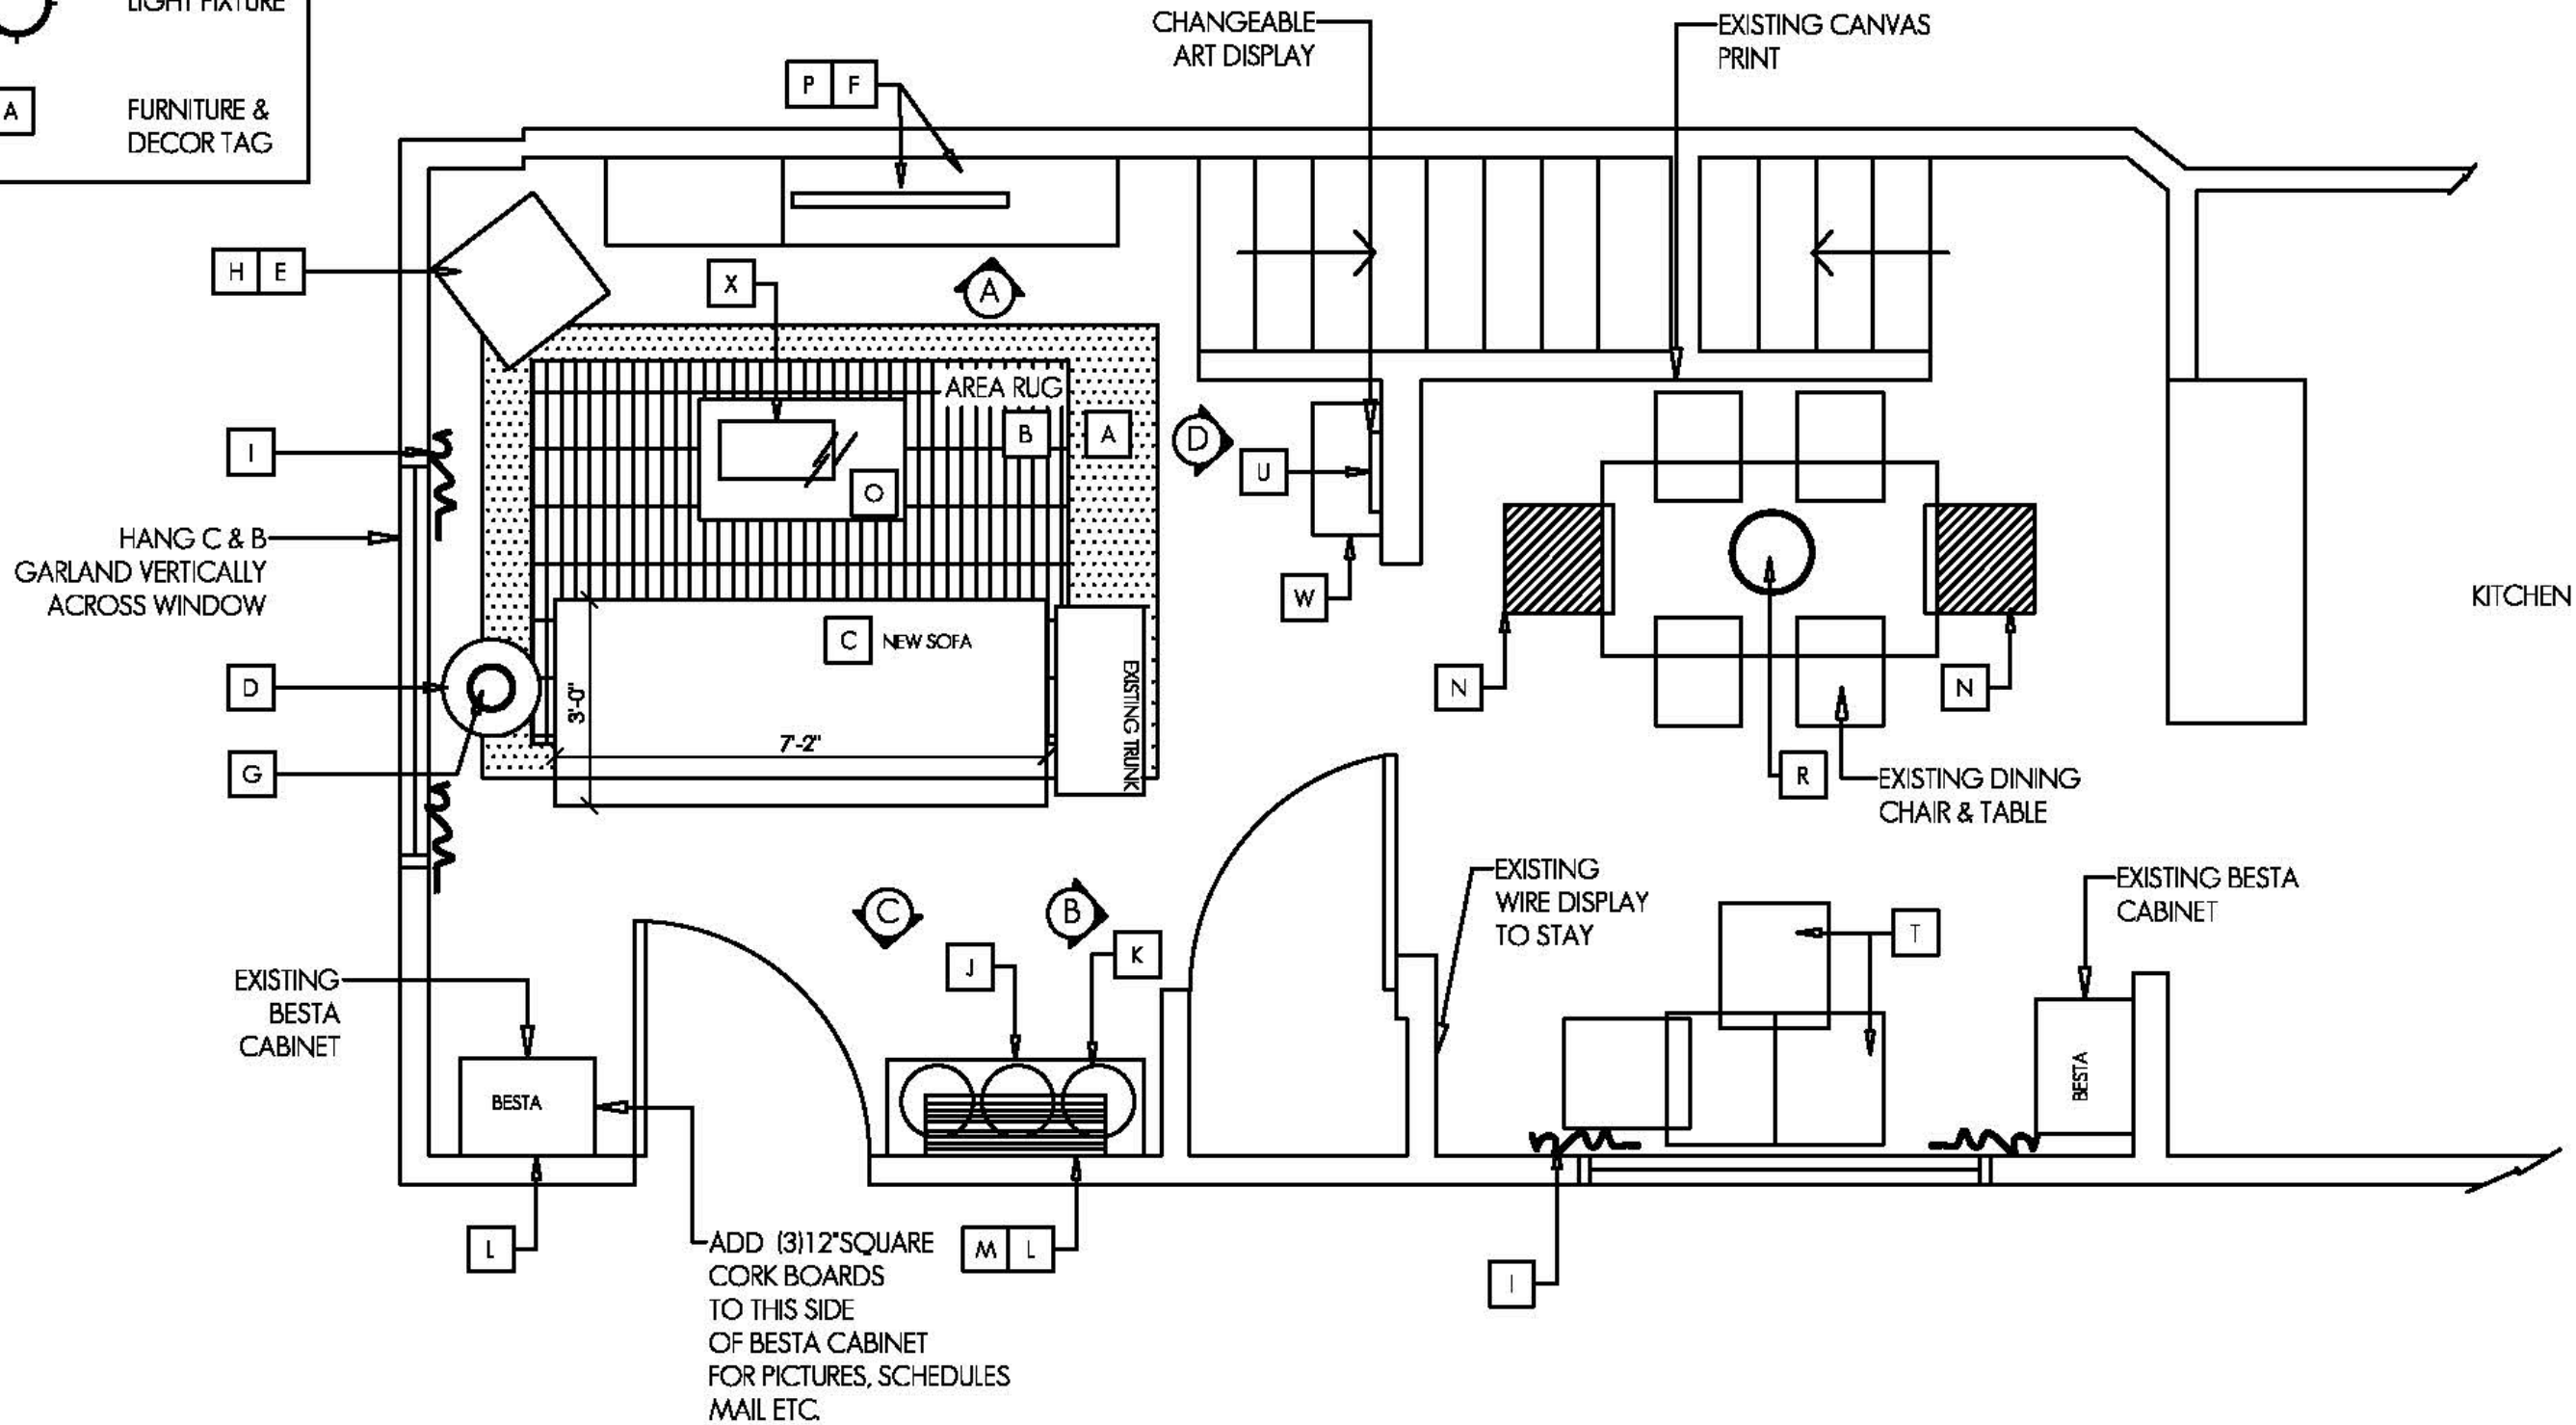

Existing gallery wall to Remain.

[LIVING ROOM VIEW]

[KITCHEN VIEW]

V. All Walls

[3D renderings]

R.

Plug in wire Pendant to anchor Dining space

I.

Curtains to coordinate with Living room and give consistency To both spaces.

[KITCHEN VIEW]

N.

Replace 2 chairs for pop of color and eclectic feel

T.

2 individual play tables for easy re-location. Suggest to paint top In chalkboard paint

BEFORE

AFTER

[Scaled Floor Plan]

A TV WALL ELEVATION
SCALE 1/4" = 1'-0"

B STORAGE ELEVATION
SCALE 1/4" = 1'-0"

C ENTRY WALL ELEVATION
SCALE 1/4" = 1'-0"

D ART WALL ELEVATION
SCALE 1/4" = 1'-0"

Shopping & Décor List