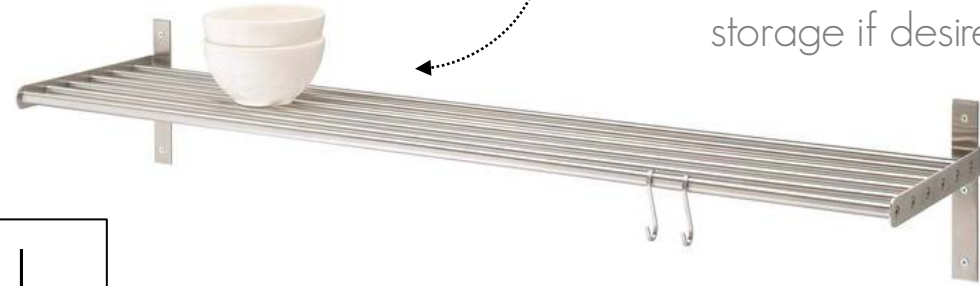

ENTRY WAY

Pot racks make great shoe storage! Use "S" hooks to hang from them to create more storage if desired

L.

M.

Fold out wall hooks create Pattern on wall, but are practical storage.

J.

K.

A place for kiddos To sit and put on boots!

KITCHEN/DINING

R.

N.

Replace 2 dining chairs. Creates eclectic feel while tying in color from living

O.

Nickel

Bar stools are adjustable from 18" to 30" H. Perfect for tall husbands and little kiddos!.

T.

X.

Tucks under Coffee Table for "Catch all"

P.

A mixture of Stackable clear containers mixed with metal mesh to allow accessible and visible toy storage for kiddos

Variety of shelves, hooks & baskets To maximize storage