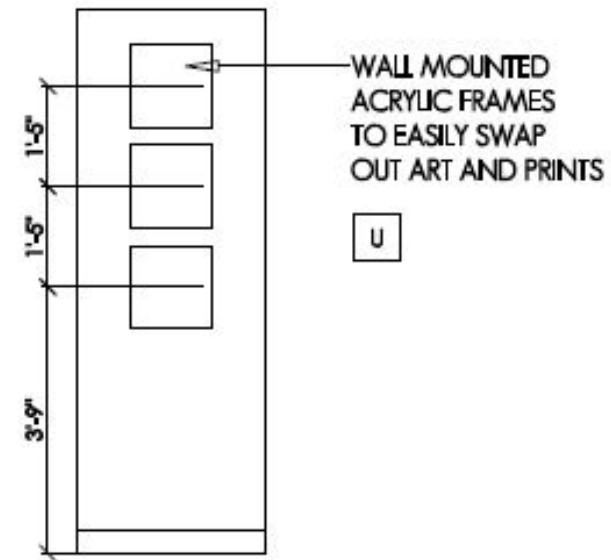

BEFORE

AFTER

[Scaled Floor Plan]

A TV WALL ELEVATION
SCALE 1/4" = 1'-0"

B STORAGE ELEVATION
SCALE 1/4" = 1'-0"

C ENTRY WALL ELEVATION
SCALE 1/4" = 1'-0"

D ART WALL ELEVATION
SCALE 1/4" = 1'-0"

Shopping & Décor List